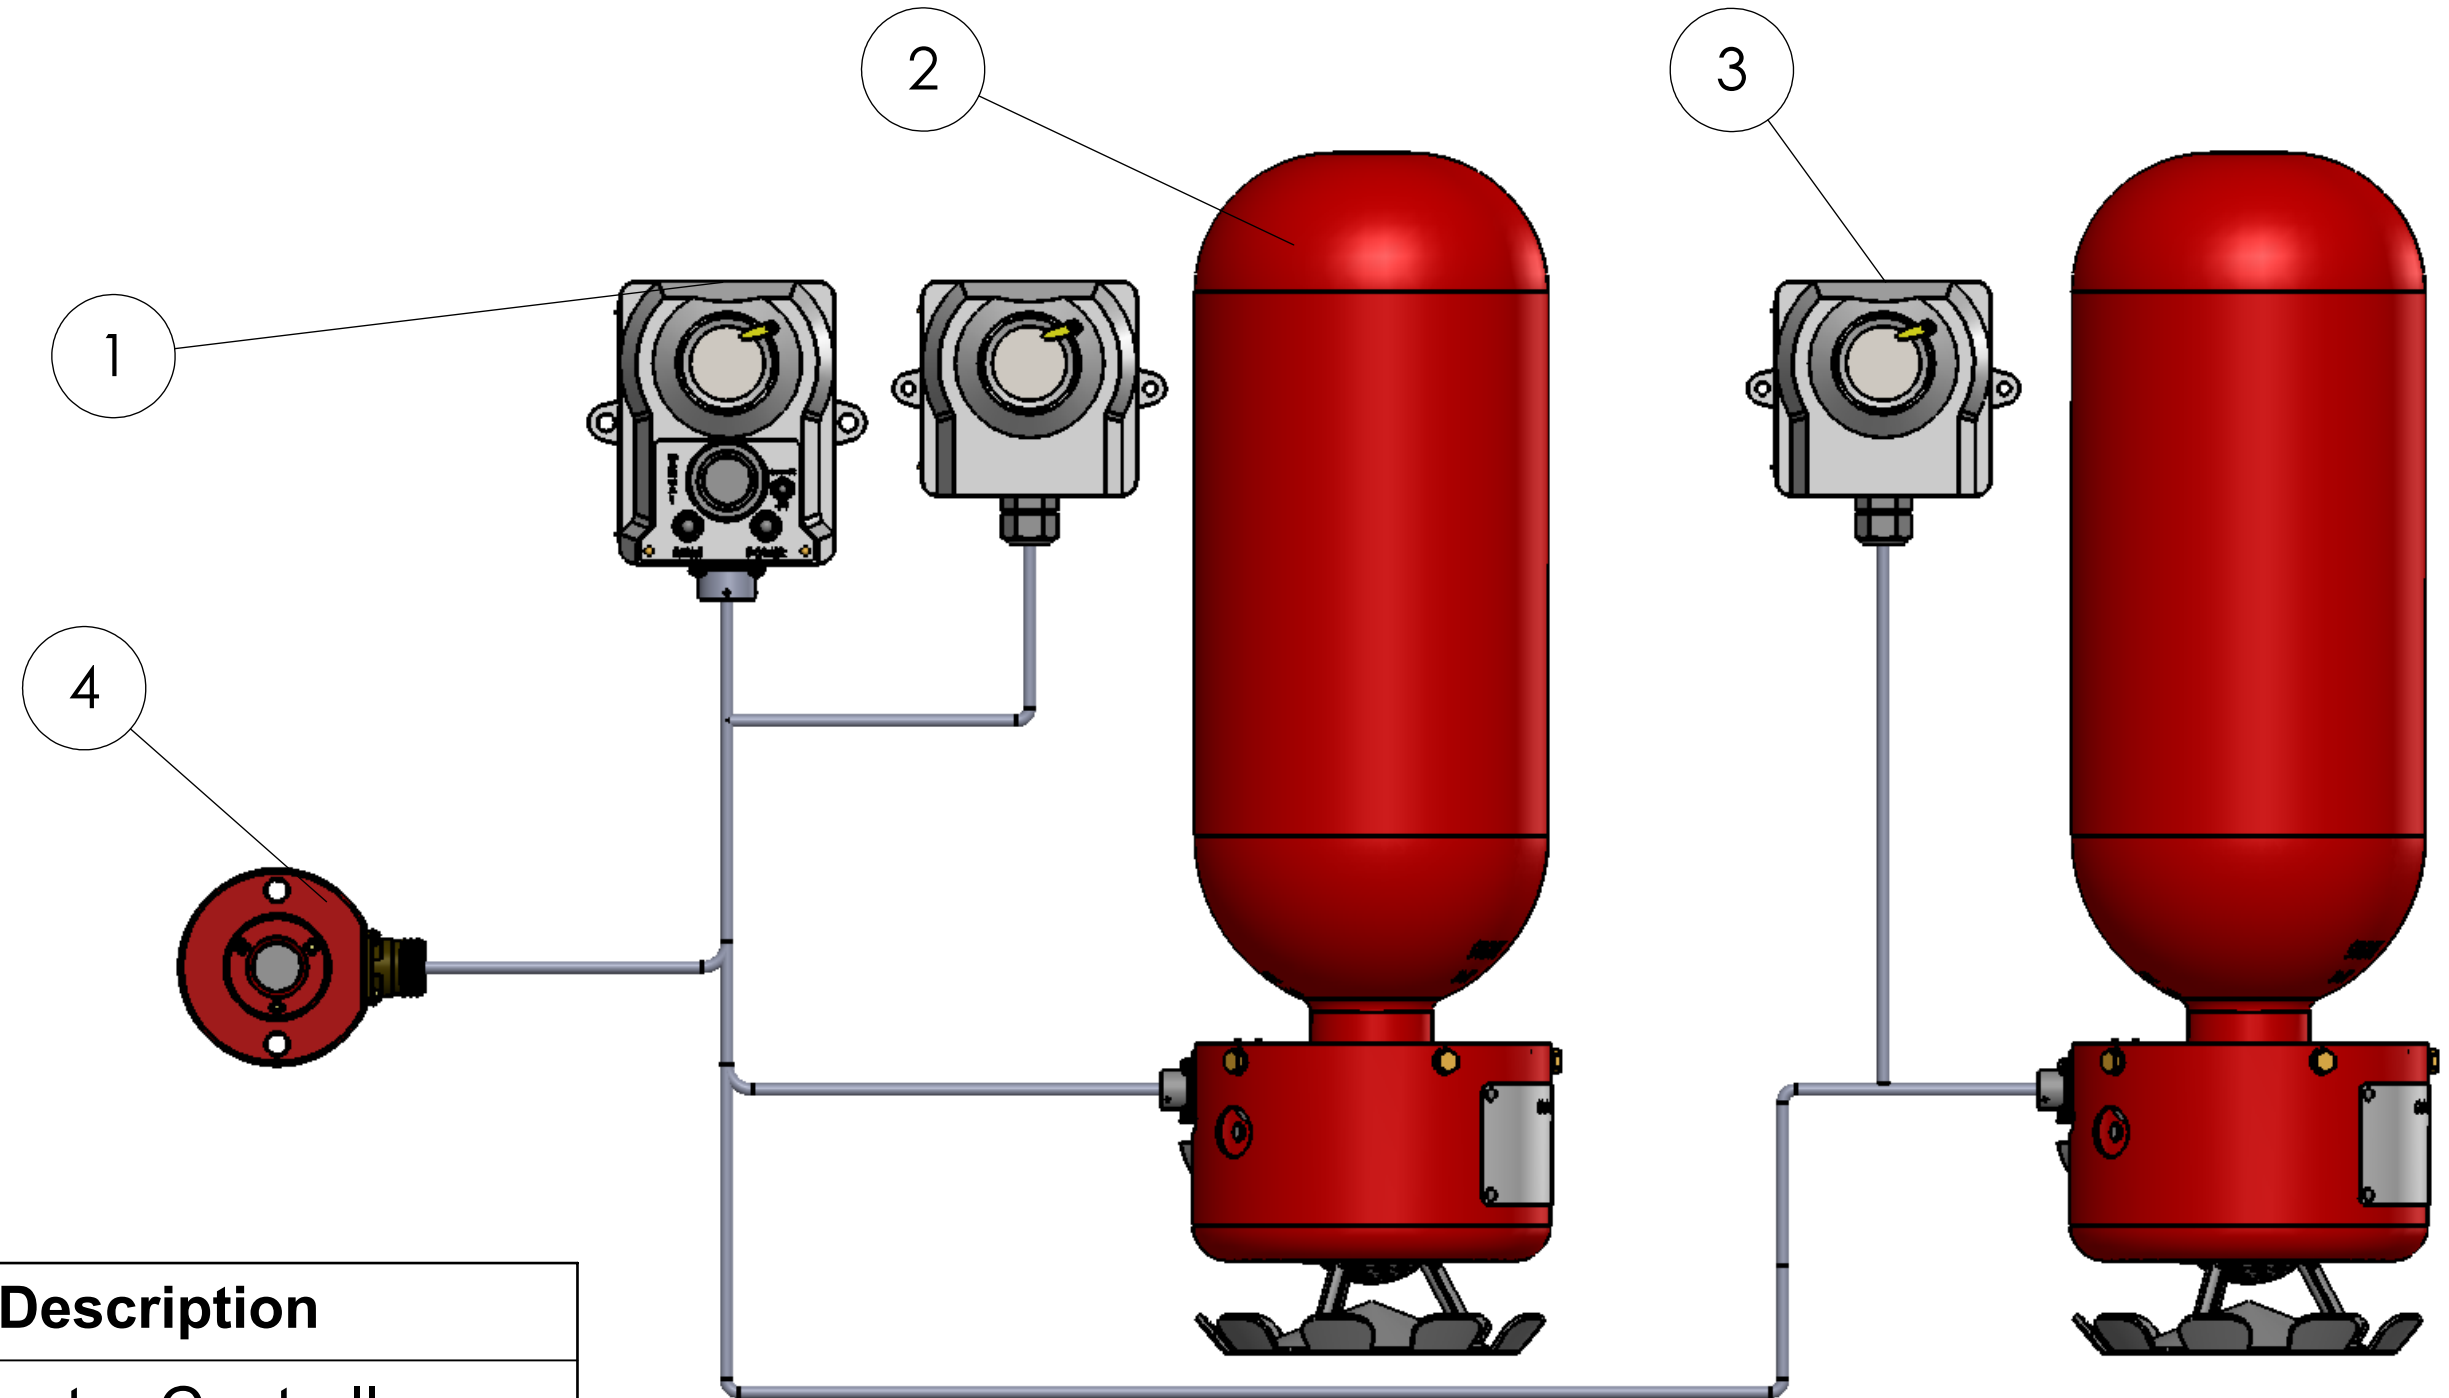

Crew Single Shot Combat System

Item	Description
1	Detector Controller
2	Extinguisher
3	UV/IR Optical Detector
4	Emergency Switch (option)