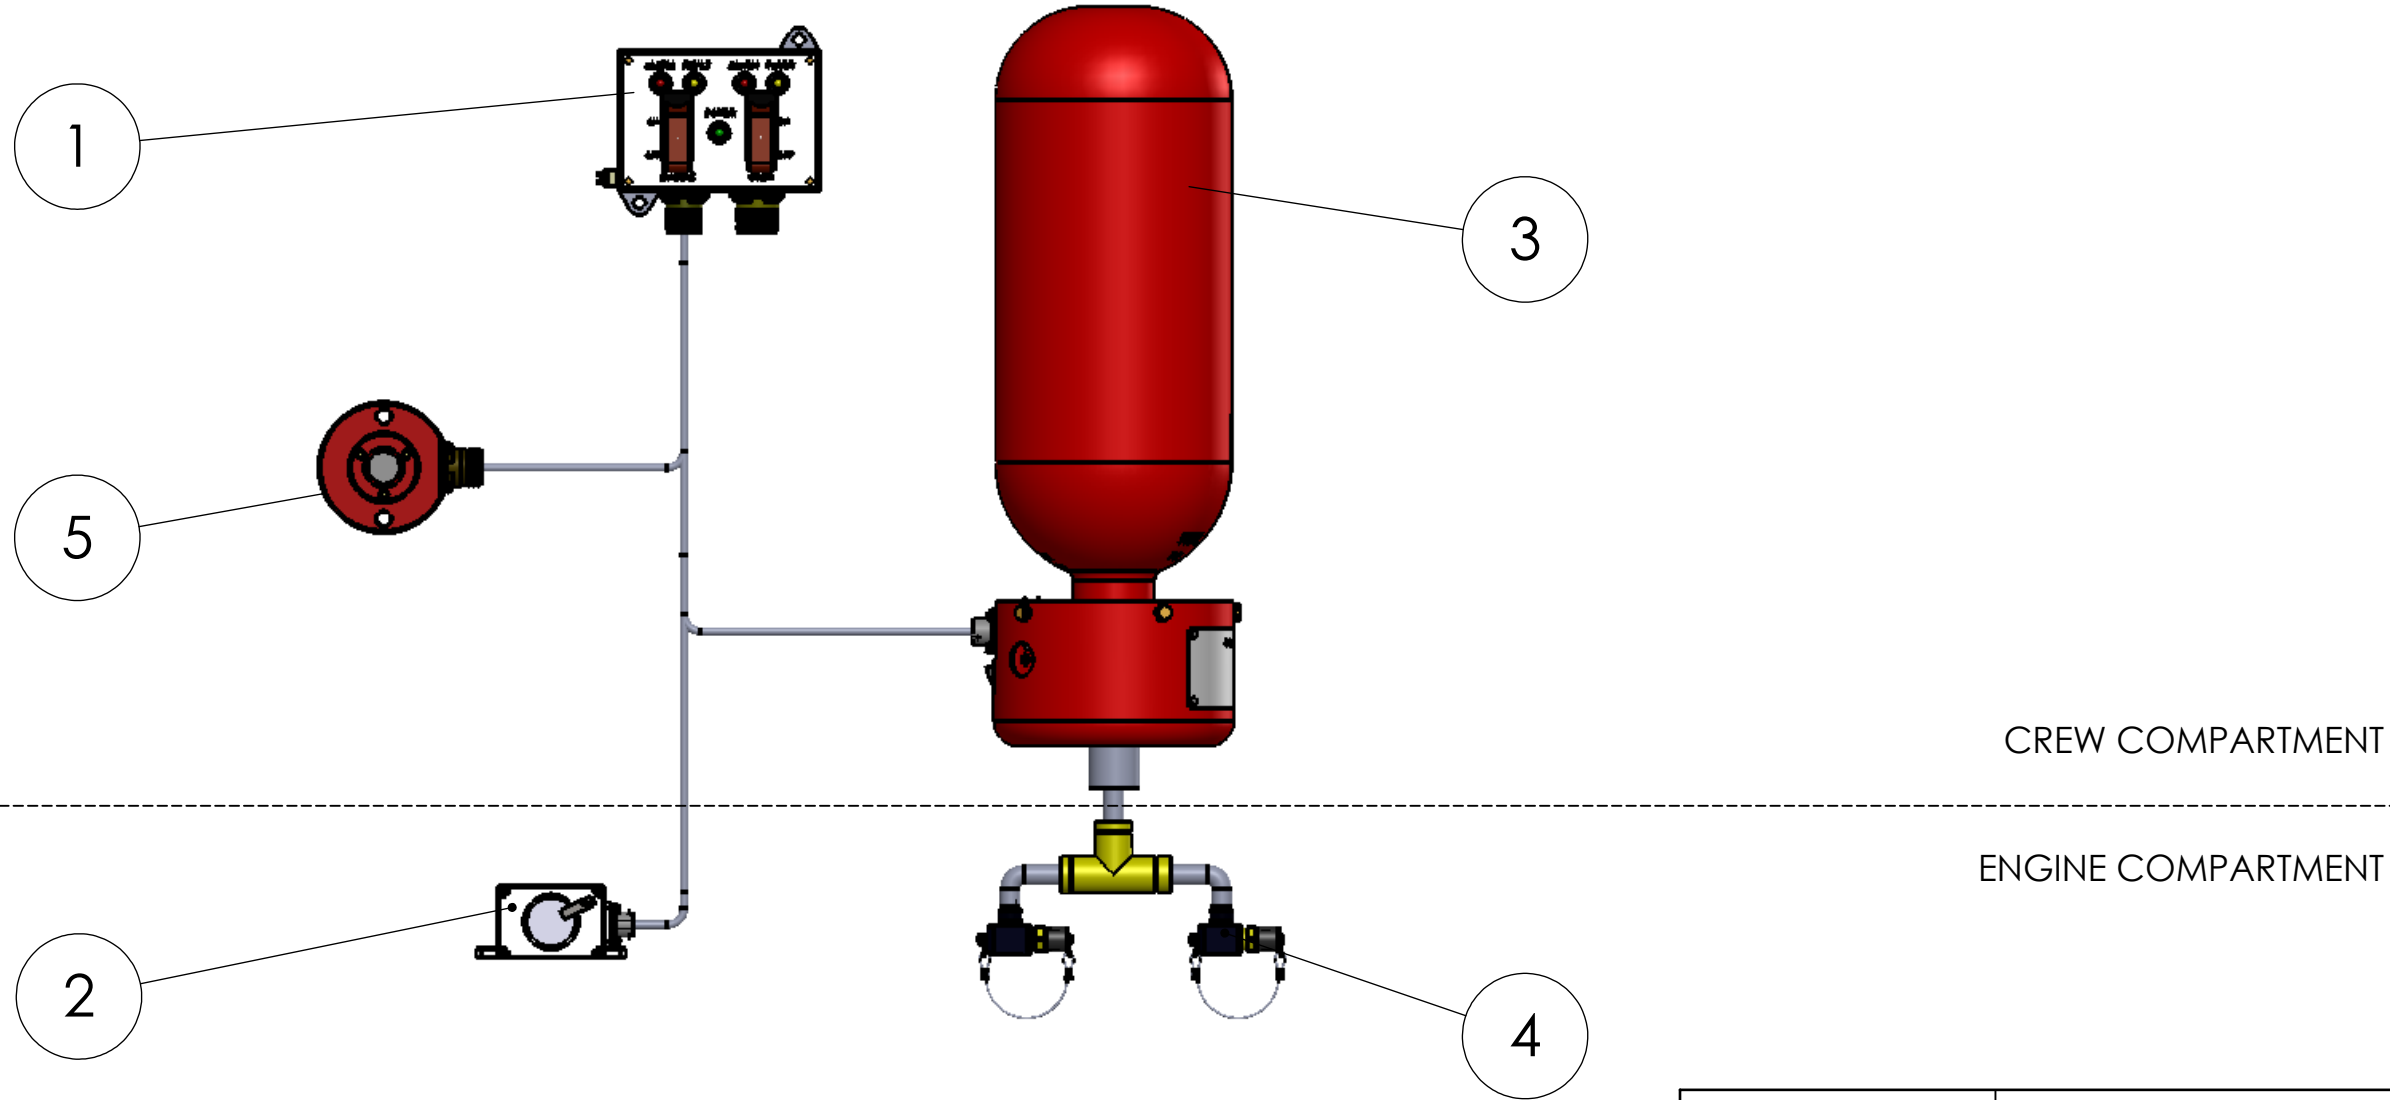

# Engine Single Shot Combat 2 System

| Item | Description               |
|------|---------------------------|
| 1    | Control Box               |
| 2    | IR3 Optical Detector      |
| 3    | Extinguisher              |
| 4    | Nozzle                    |
| 5    | Emergency Switch (option) |