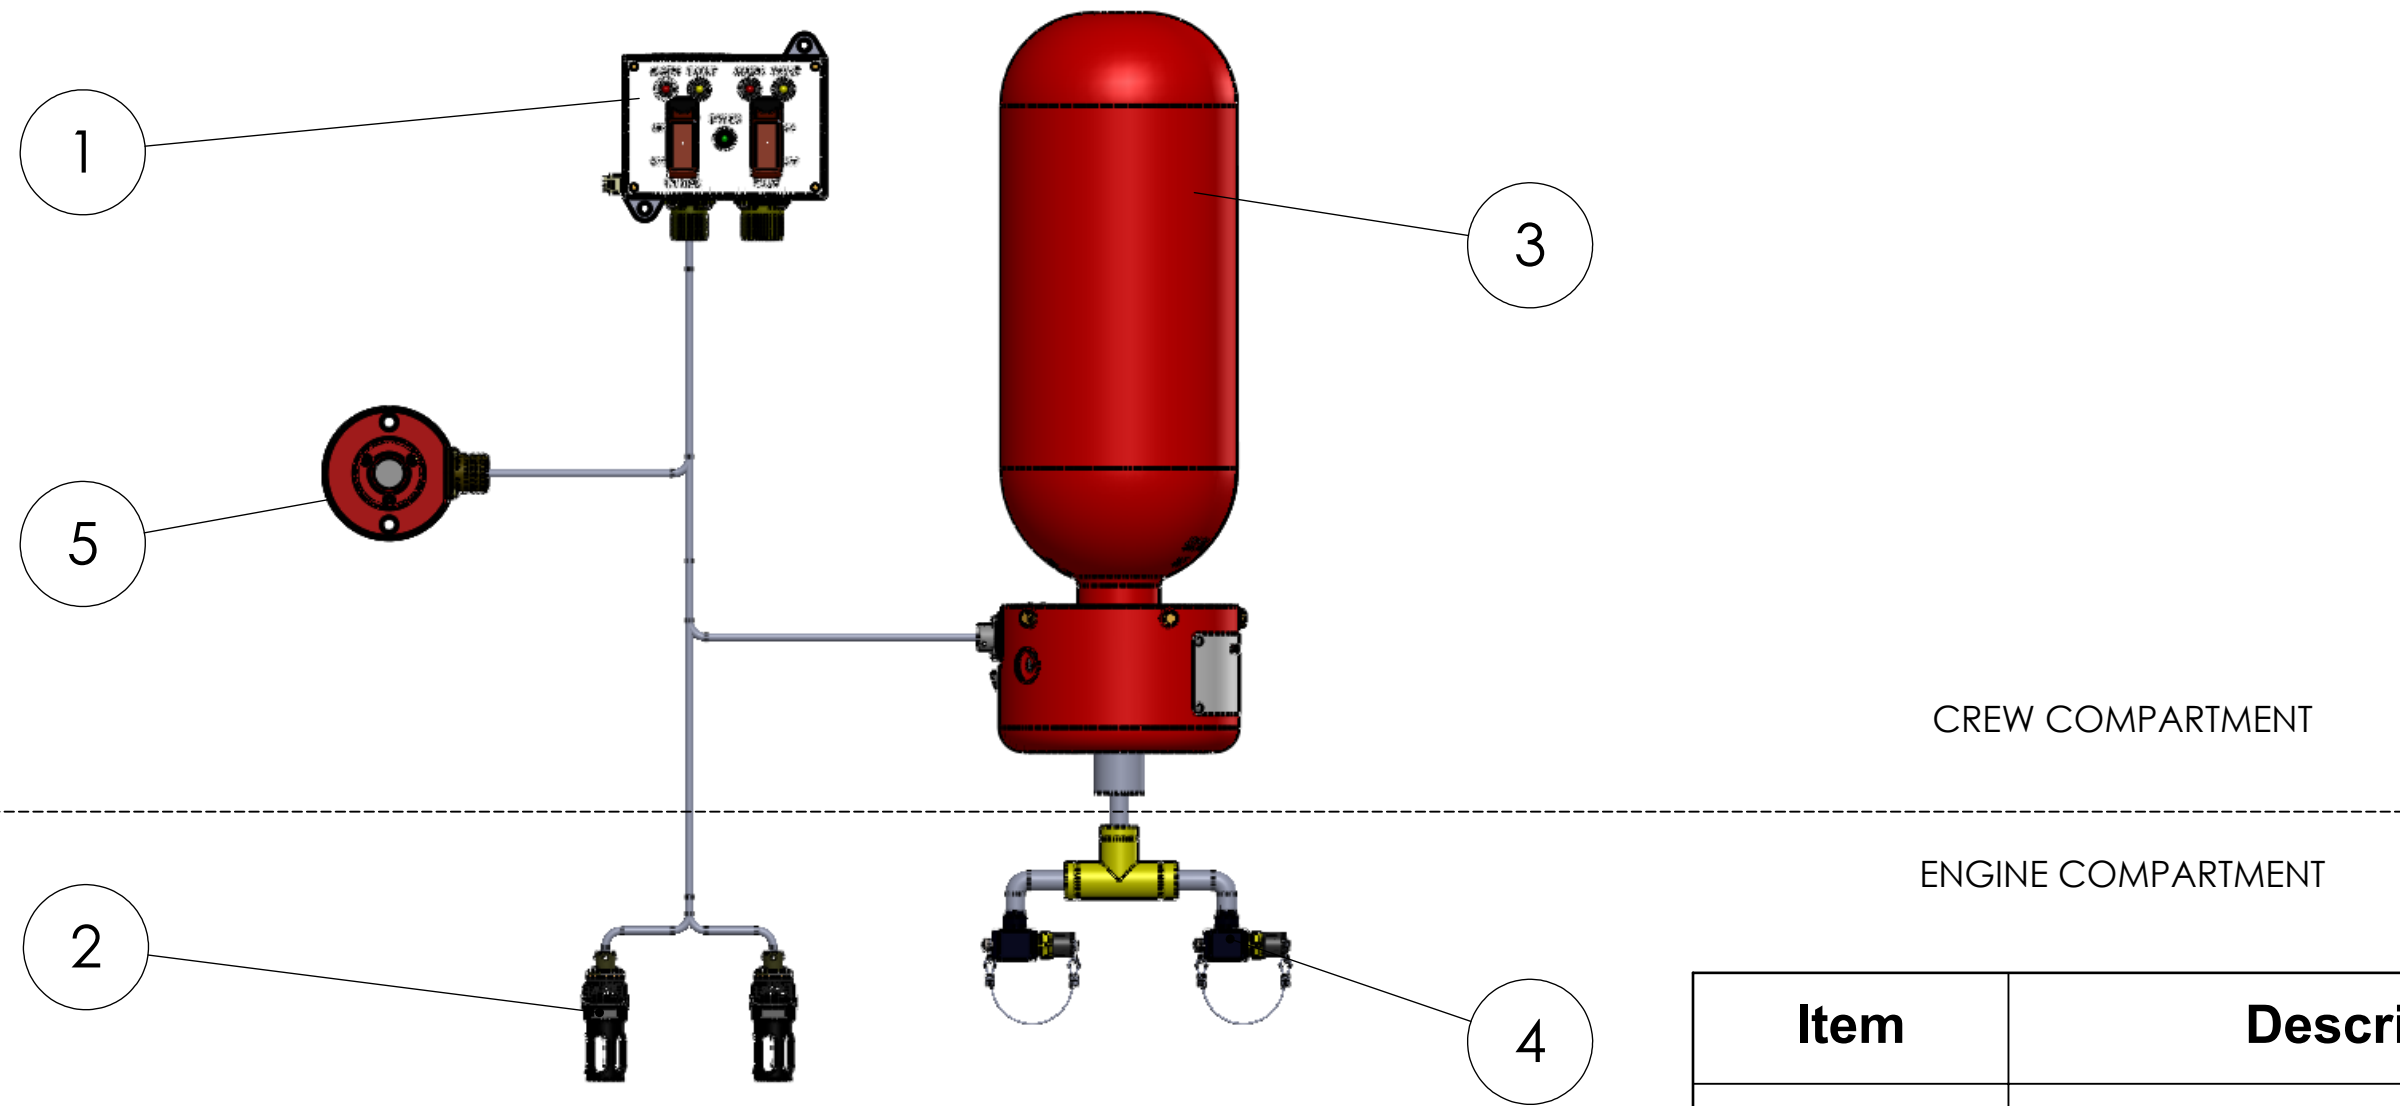

Engine Single Shot Basic System

Item	Description
1	Control Box
2	Spot Heat Detector
3	Extinguisher
4	Nozzle
5	Emergency Switch (option)