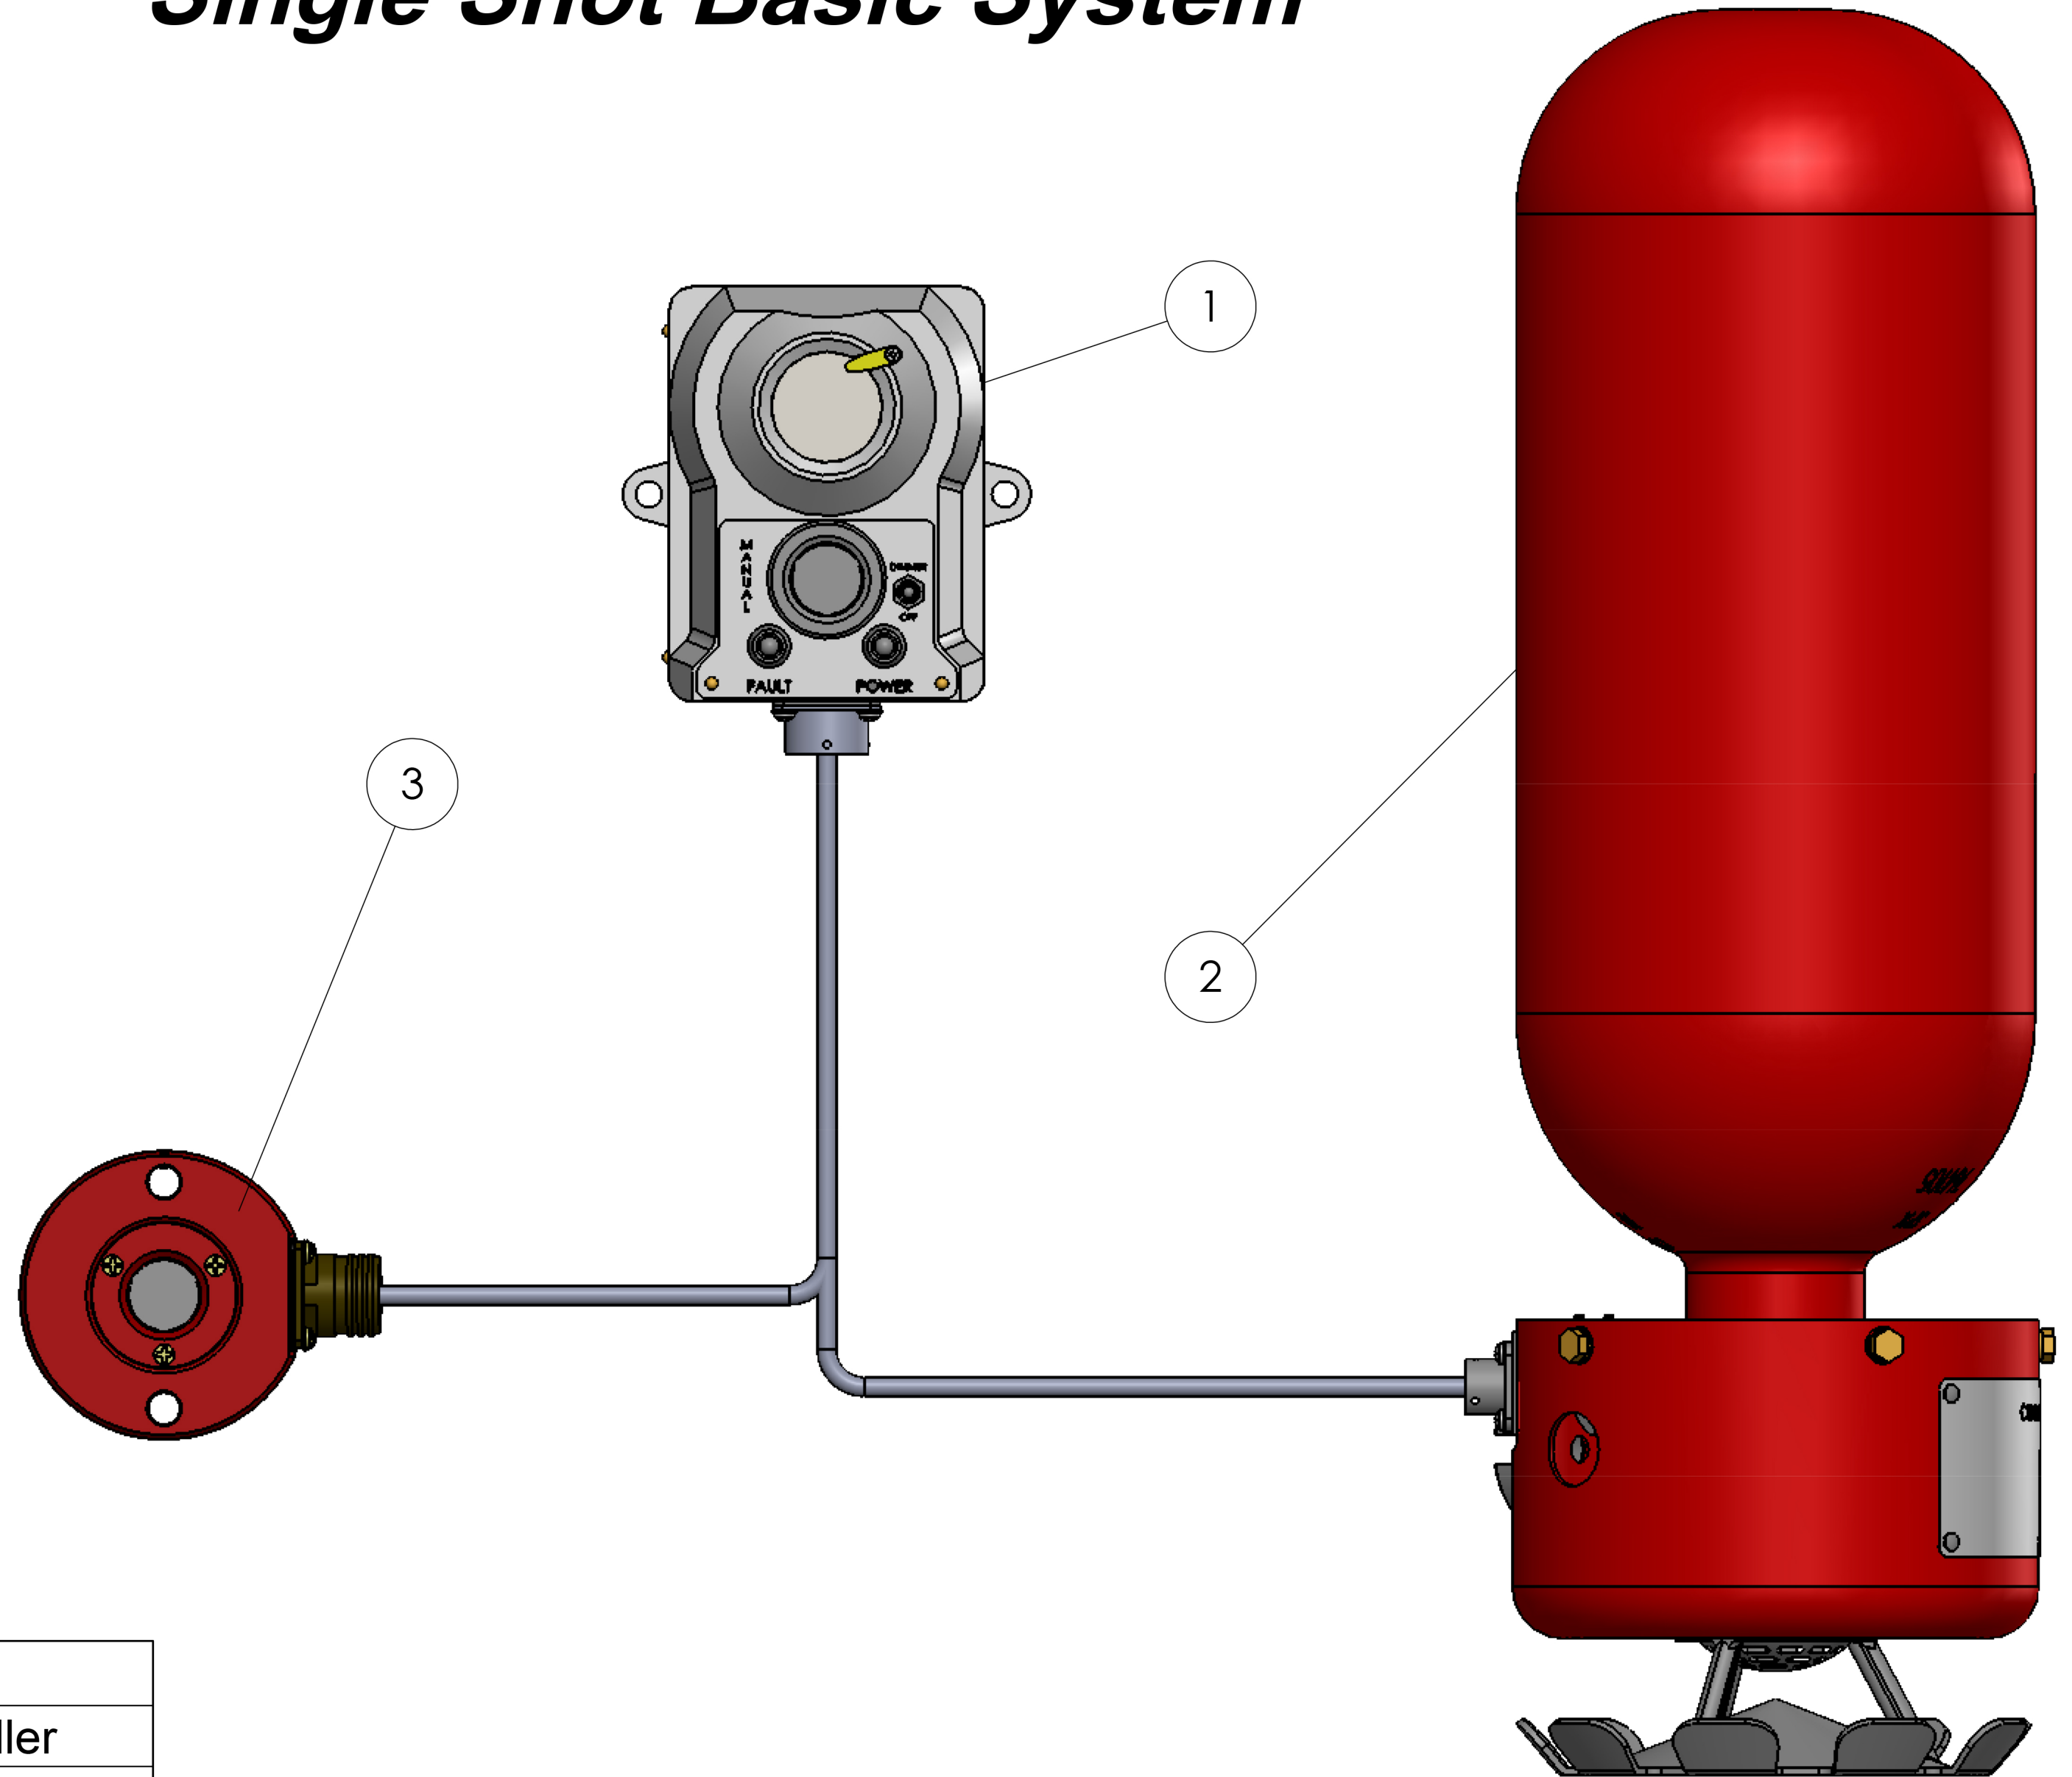

Single Shot Basic System

Item	Description
1	Detector Controller
2	Extinguisher
3	Emergency Switch (option)