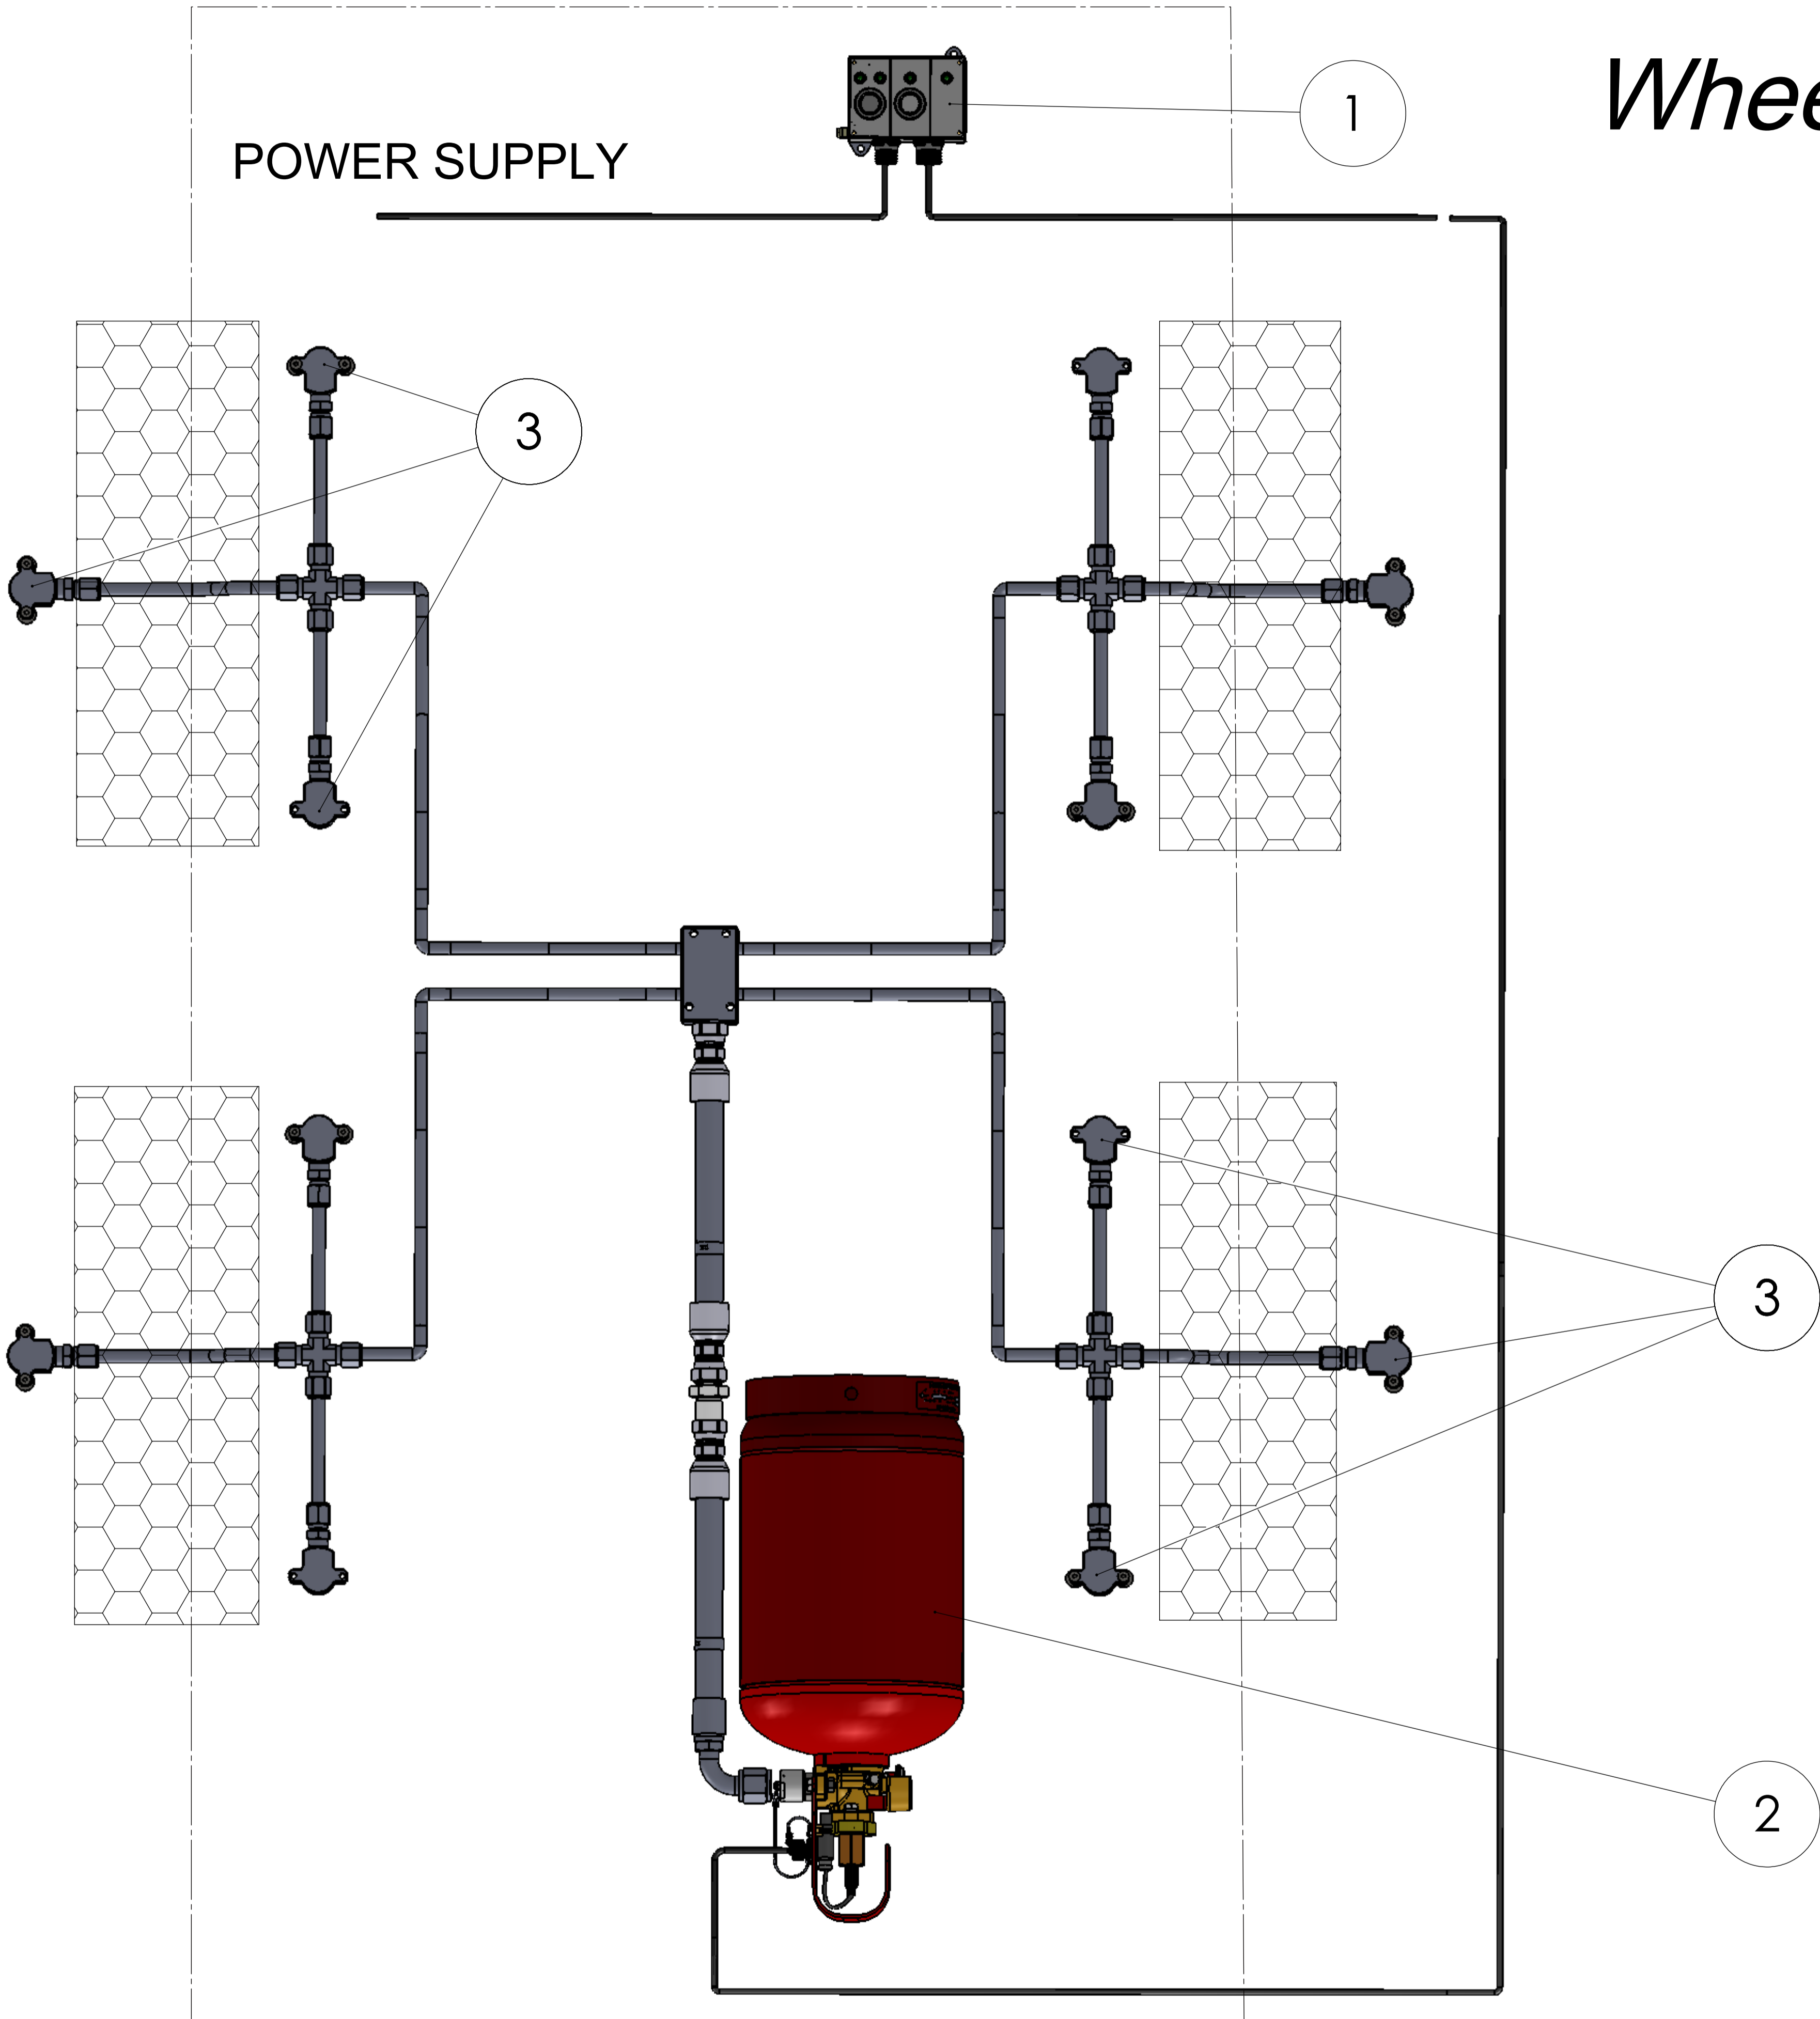

Wheels Extinguishing System

ITEM NO.	DESCRIPTION
1	CONTROL BOX
2	WHEELS EXTINGUISHER
3	WHEEL DISPERSION NOZZLE